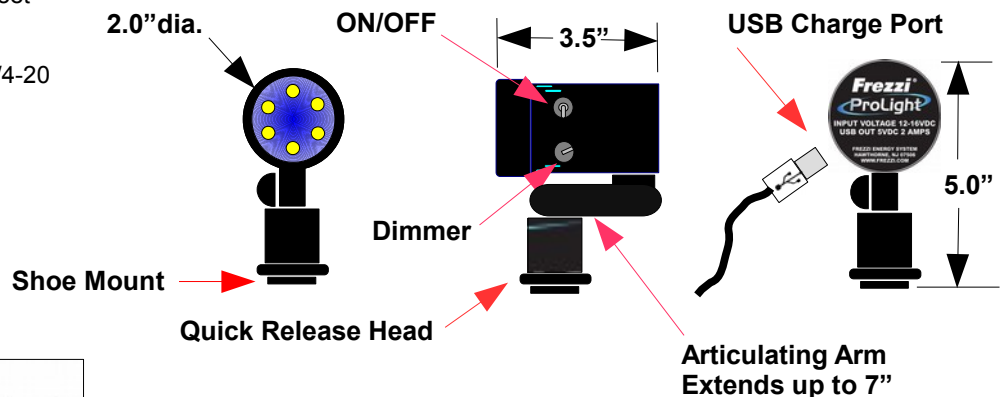

Power Requirement

12-16VDC 2Amps Max

Included Female Shoe for Cameras with 1/4-20 thread

Specifications subject to change without notice (r15)