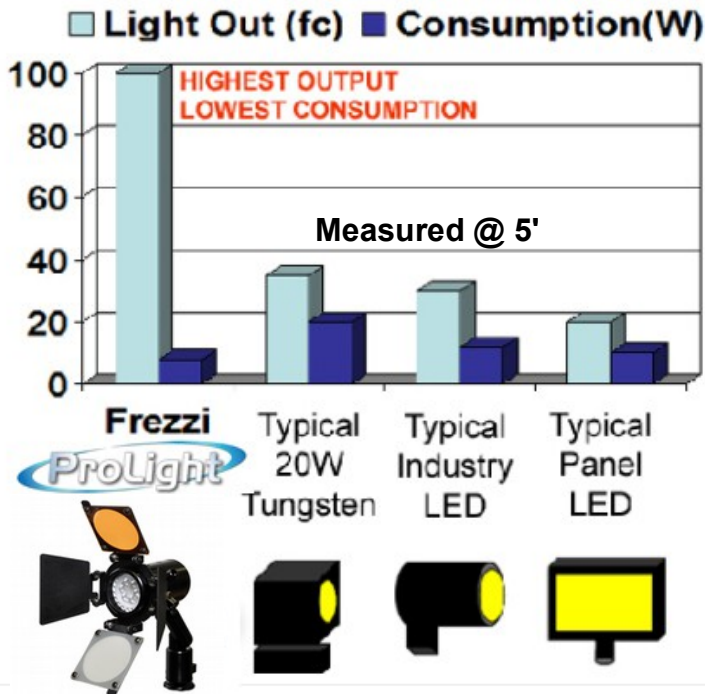

The Frezzi ProLight is machined from solid aircraft-grade aluminum and weather-proof that will provide years of reliable service.

Instant diffusion and accurate color change with flip down filters, eliminates imprecise dial adjustments while maintaining highest output and lowest power consumption.

Combo-Filter Accessories

Ordering Information

Item	Model	Description
91726	PLPT-C	COOL LED ProLight 5000K LEDCEX with Dual PT connector
91727	PLPT-W	WARM LED ProLight 3200K LEDWEX with Dual PT connector
91728	PLTK-T	20W TUNGSTEN ProLight 20W lamp with Dual PT connector

Accessories

96216	PA-CTO	Combo-Filter with 5000K to 3000K color changer, diffusion and 2 leaf BD for ProLight PLPT-C
96217	PA-CTB	Combo-Filter with 3000K to 5000K color changer, diffusion and 2 leaf BD for ProLight PLPT-W

Specifications

ProLight with 5000K LED75

Color Temp	3200K or 5000K Depending on Model
Light Output	100 ft-cd @ 5 feet
Beam Width	30 degrees
Lamp Life	25K Hours
Camera Mount	Cold shoe or 1/4-20
Tilt Angle	Full Adjustable
Size	3.5" x 5" x 2"
USB Charge	5V 2Amps
Weight	8 oz.
Socket Type	MR-16