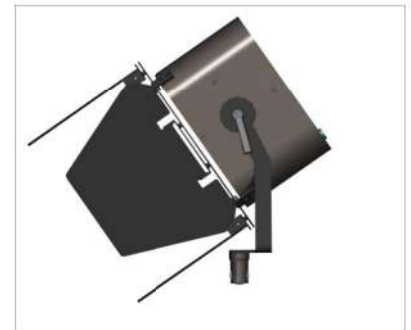

45° Down Tilt with Barn-Door