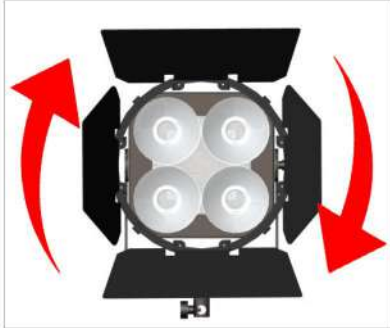

Coming Soon!

800W Output LED

800W HMI Type Output AC/DC LED

Introducing the Frezzi SunLight II LED Portable Field Light, the ultimate lighting solution for broadcast news, sports, and field production. With 4 high-powered COB LED elements, this light outputs the equivalent of an 800W HMI light, making it one of the most powerful portable lights on the market.

Fully Weather-Proof
Only 5 Lbs

360 Degree Barn-Door Rotation

Compact Fixture 10 x 10 x 6.3"

Preliminary Specifications

Head Specs.	10.0" x 10.0" x 6.3"	5lbs
Input Range	24-36 VDC	
Power	250W max.	
Color Temp	5500K 93CRI	
Color Adjust	3200K Filter Included	
Beam Angle	20°	
Beam Adjust	30° Filter Included	
Dimming	0-100%	
LED Life	50,000 Hours	
Connector	Amphenol 30V 2-Pin (B+, A-)	
DC Operation	(2) Frezzi FB150 or 30V Pack	
AC Power	120 – 240V AC, 50/60Hz	

The SunLight II's fixed color at 5600K with a 93+ CRI ensures the purest and highest output to match the sun, providing unmatched lighting quality for your on-the-go production needs. And with its ultra-light weight of under 5 pounds and compact 10"x10" chassis, you can easily take it wherever you need it.