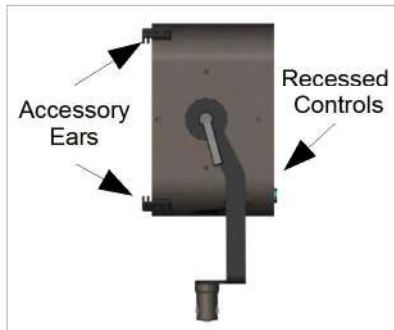

Fully Weather-Proof
Only 5 Lbs

360 Degree Barn-Door Rotation

Compact Fixture 10 x 10 x 6.3"

Preliminary Specifications

Head Specs.	10.0" x 10.0" x 6.3"	5lbs
Input Range	24-36 VDC	
Power	250W max.	
Color Temp	5500K 93CRI	
Color Adjust	3200K Filter Included	
Beam Angle	20°	
Beam Adjust	30° Filter Included	
Dimming	0-100%	
LED Life	50,000 Hours	
Connector	Amphenol 30V 2-Pin (B+, A-)	
DC Operation	(2) Frezzi FB150 or 30V Pack	
AC Power	120 – 240V AC, 50/60Hz	