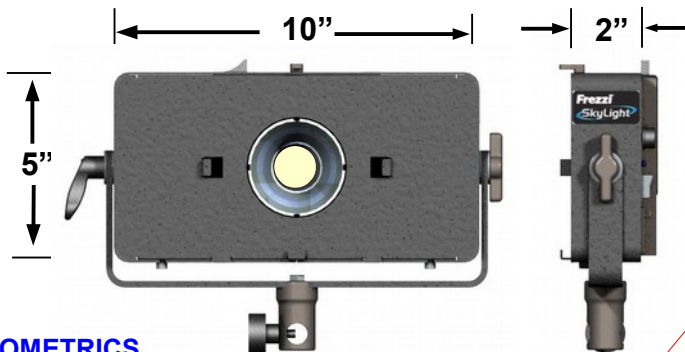

SPECIFICATIONS