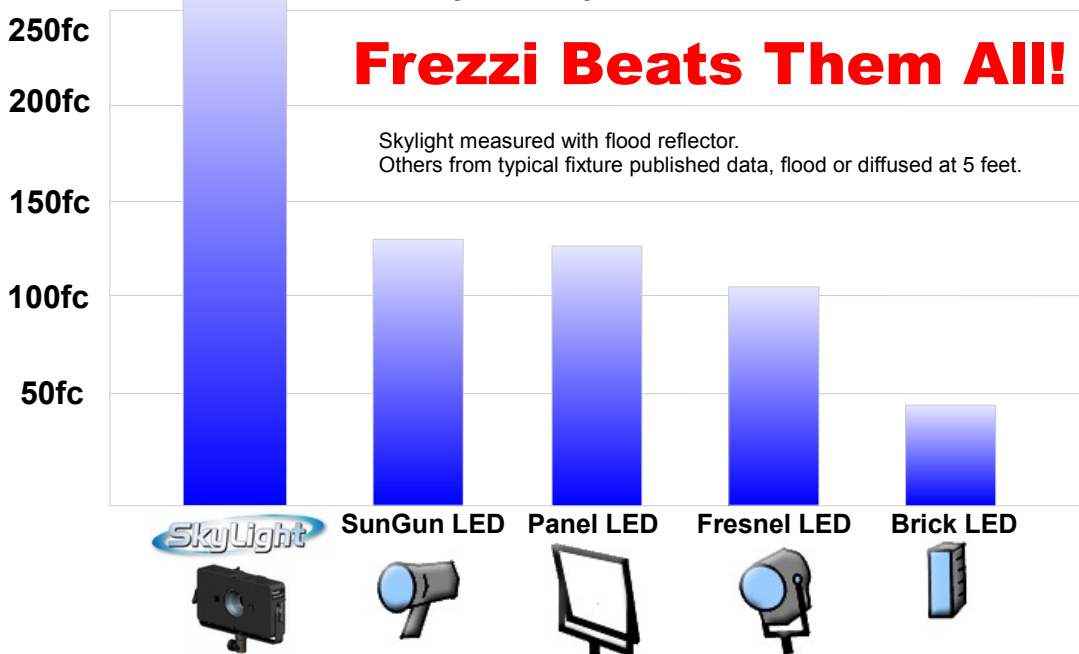

Output Comparison at 5 feet in foot-candles

- ☒ Shoot Brighter!
- ☒ In ALL Weather!
- ☒ Shoot Longer!
- ☒ Travel with less!
- ☒ Quick Setup!

Made in USA
2 Year Warranty

During the "Biblical Flooding" event in Boulder Colorado the Frezzi lights worked for 5.5 hours in an incredible downpour before being given a break... provided us the ability to light this dangerous event and broadcast incredible images to our viewers while keeping the crew safe from electrical hazards. It also allowed the chief photographer to light as he needed to with full control over his lighting scheme. Major kudos to you and Frezzi for manufacturing a dominate lighting system capable of supporting the real world news environment. ~ Alan K. KOAA TV Colorado Springs

In use with

and many more...