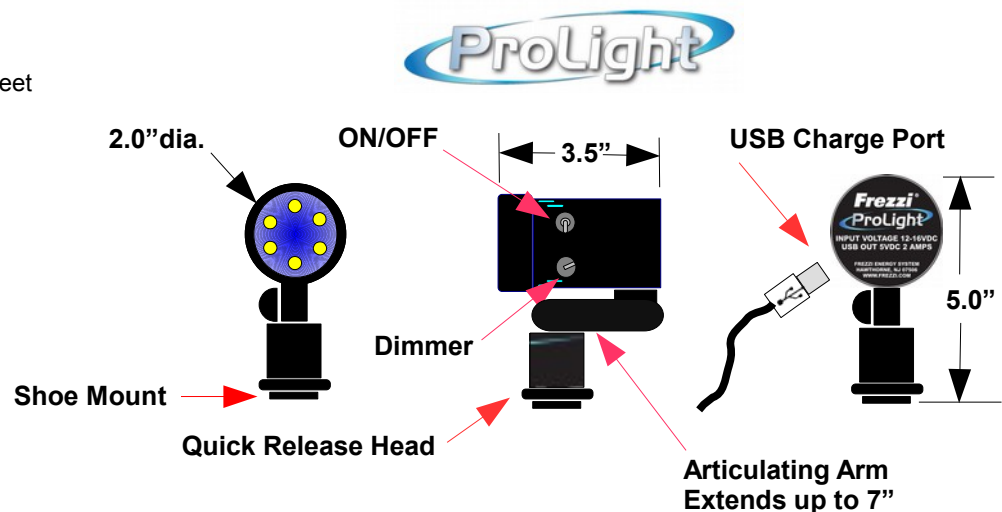

Power Requirement

12-16VDC 2Amps Max

Includes Female Shoe for Cameras with 1/4-20 thread

Specifications subject to change without notice