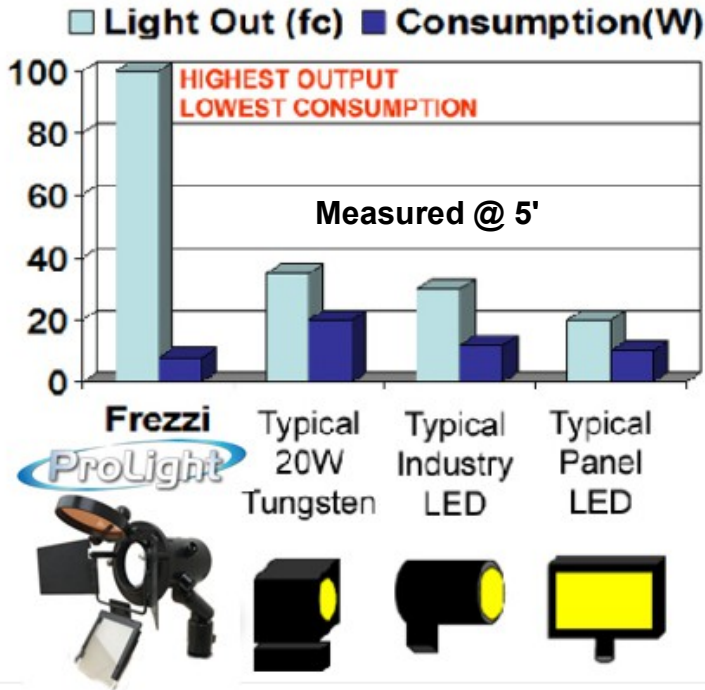

The Frezzi ProLight is machined from solid aircraft-grade aluminum that will provide years of reliable service.

Instant diffusion and accurate color change with flip down filters, eliminates imprecise dial adjustments while maintaining highest output and lowest power consumption.