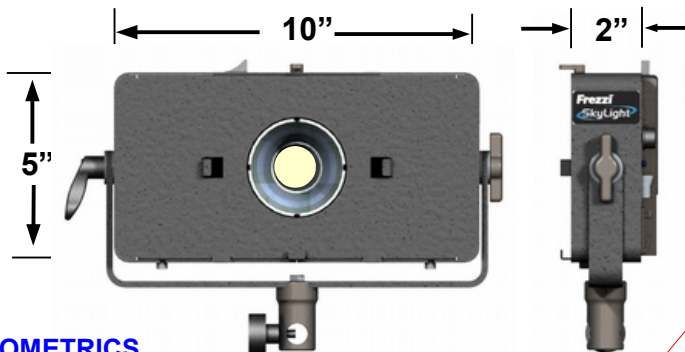

SPECIFICATIONS