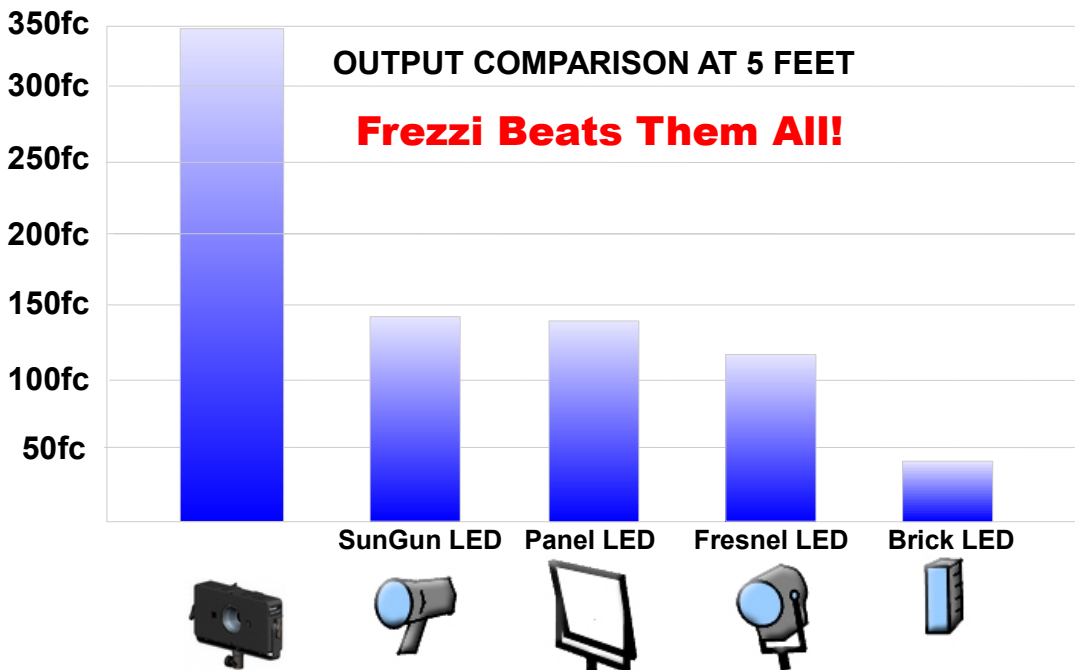

Professional Power & Lighting

Compact Portable LED with 200W HMI Type Output

25% BRIGHTER 15% MORE RUN TIME

High Intensity Daylight-Usable LED that Doesn't Fade in the Sun

The advanced **SkyLight** delivers an impressive amount of daylight-balanced light suitable for indoor/outdoor news gathering and field production. It's a highly portable LED fixture powered by standard broadcast batteries, DC or AC power. Delivers equivalent light to a 650 Watt tungsten or 200W HMI source while drawing only 75W of power. Fully dimmable with selectable beam angles using quick change reflector technology.

- **Ultra High Output** 350 fc at 5' in Flood, 680 fc at 5' in spot – Highest output in power class
- **Longer Run Time** Almost 1-1/2 Hours with Frezzi FLB-100 Battery
- **Small & Compact** Portable "Run & Gun" in complete travel-friendly 1,2 and 3 head light kits
- **High Quality White Light** 90CRI single source 5600K daylight light without pixilation or color fringing
- **True Color Dimming** 100% to 0 dimming without color shift
- **Wide Range Input** 12 to 36 VDC, using A/B or V-Mnt. battery, 30V belts/power packs / AC power supply
- **Weatherproof and Safe** Usable in all weather conditions - No AC power required
- **Frezzi Reliability** All aluminum design built to Frezzi "industry work horse" standard. 50,000hr LED life
- **Silent Operation** No fan with reliable and rugged passive cooling
- **Complete Accessories** Barn doors, Filters and Softbox available